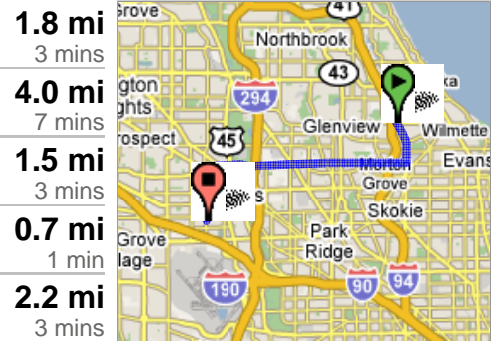

Start **Lake Ave & Skokie Blvd**
Wilmette, IL 60091

End **1755 S Wolf Rd**
Des Plaines, IL 60018

Travel **12.5 mi (about 24 mins)**

Directions

- | | |
|--|-------------------------|
| 1. Head southeast from Skokie Rd | 1.8 mi
3 mins |
| ➔ 2. Turn right at Golf Rd | 4.0 mi
7 mins |
| 3. Continue on W Golf Rd | 1.5 mi
3 mins |
| 4. Continue on Golf Rd | 0.7 mi
1 min |
| 5. Continue on E Golf Rd | 2.2 mi
3 mins |
| 6. At the traffic circle, take the 3rd exit onto E Golf Rd | 0.2 mi |
| ➔ 7. Turn left at S Wolf Rd | 2.1 mi
4 mins |
| 8. Arrive at 1755 S Wolf Rd
Des Plaines, IL 60018 | |

Overview

Start

End

These directions are for planning purposes only. You may find that construction projects, traffic, or other events may cause road conditions to differ from the map results.

Map data ©2006 NAVTEQ™